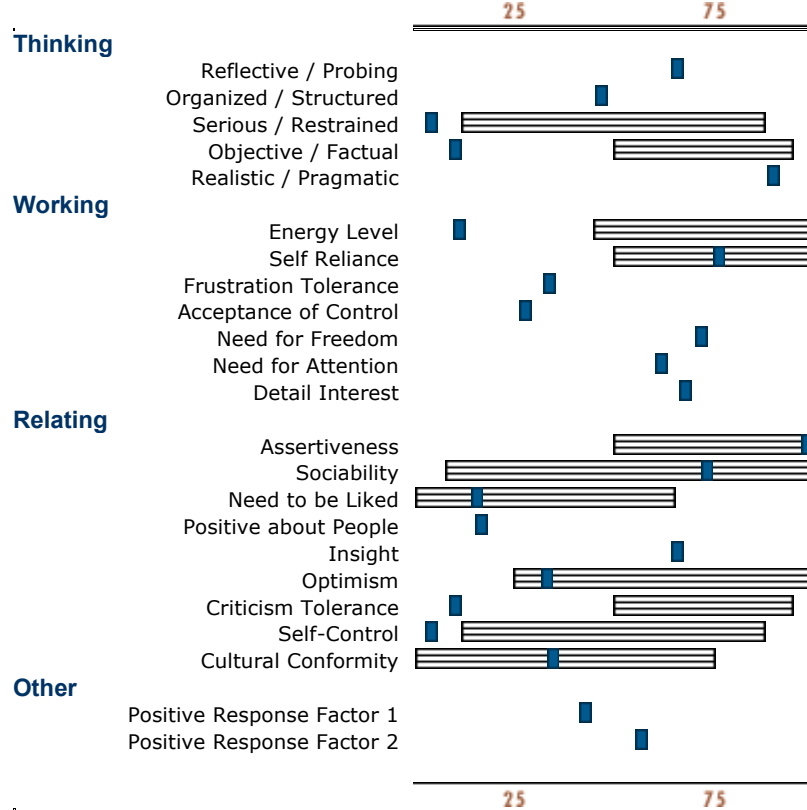

Candidate: Suzanne Example (■)
Company: YourCo
Position: Management-General
Template: Prototype Sales Success Profile (☰)

Prototype Sales Success Profile ▾

Sales Success Index Score = 9 (max. = 21)